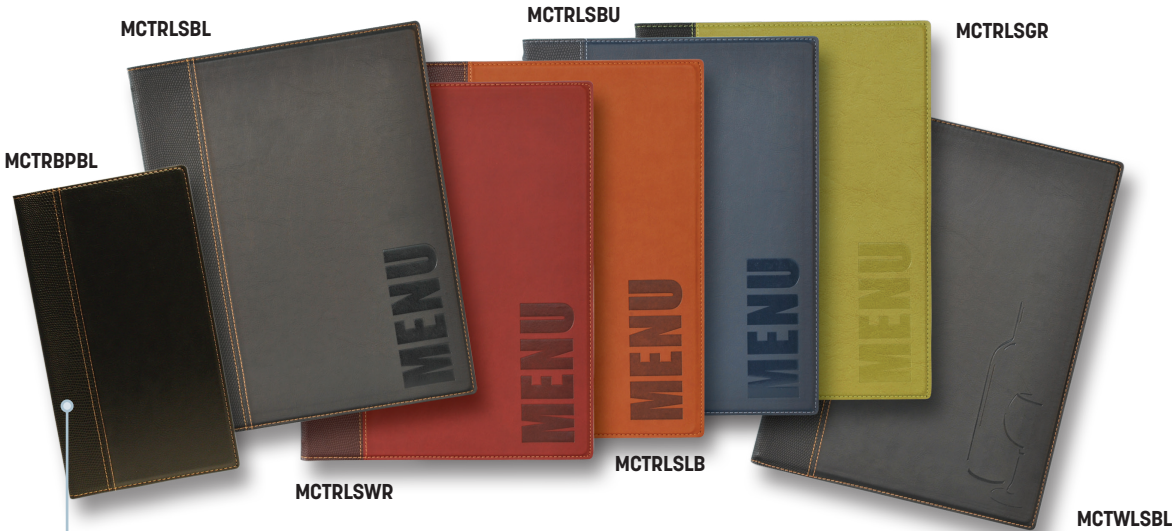

Classic Menu Holders, Wine Card and Bill Presenter 

For more classical presentation, these holders feature a faux leather finish with gold lettering or design, gold corner reinforcements, an elastic cord and a two-page plastic insert.

- MCCRLSBI** Beige Ivory Menu, 10" W x 13" H (25.4 x 33 cm)
- MCCRLSBL** Black Menu, 10" W x 13" H (25.4 x 33 cm)
- MCCRLSWR** Wine Red Menu, 10" W x 13" H (25.4 x 33 cm)
- MCCWLSBL** Black Wine Card with 2-Page Plastic Inserts
10" W x 13" H (25.4 x 33 cm)
- MCCRBPBL** Black Bill Presenter with Cash and Credit Card Sleeves
5" W x 9" H (12.7 x 22.9 cm)

Trendy Menu Holders, Wine Card and Bill Presenter

Details like a faux leather finish, double-sided stitching, debossed lettering, an elastic cord inside the spine and a two-page plastic insert make these a fantastic contemporary alternative to the traditional menu.

- MCTRBPBL** Black Bill Presenter with Cash and Credit Card Sleeve
5" W x 9" H (12.7 x 22.9 cm)
- MCTRLSBL** Black Menu, 10" W x 13" H (25.4 x 33 cm)
- MCTRLSWR** Wine Red Menu, 10" W x 13" H (25.4 x 33 cm)
- MCTRLSLB** Light Brown Menu, 10" W x 13" H (25.4 x 33 cm)
- MCTRLSBU** Blue Menu, 10" W x 13" H (25.4 x 33 cm)
- MCTRLSGR** Green Menu, 10" W x 13" H (25.4 x 33 cm)
- MCTWLSBL** Black Wine Card with 2-Page Plastic Insert
10" W x 13" H (25.4 x 33 cm)